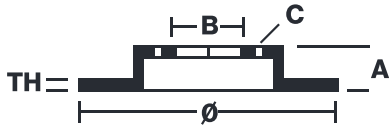

## 08.9509.14

The **08.9509.14** brake disc is synonymous with reliability

The Brembo brake disc is fully interchangeable with an Original Equipment brake disc. The control of the entire production cycle allows Brembo to offer brake discs with outstanding performance levels, reliability, durability and comfort in all conditions of use. All Brembo brake discs are accompanied by the ECE-R90 homologation.

### Technical specifications

EAN code  
**8020584950913**

Axle  
**Rear**

Diameter Ø  
**298 mm**

Thickness (TH)  
**16 mm**

Height (A)  
**71 mm**

Number of holes (C)  
**6**

Brake disc type  
**Solid**