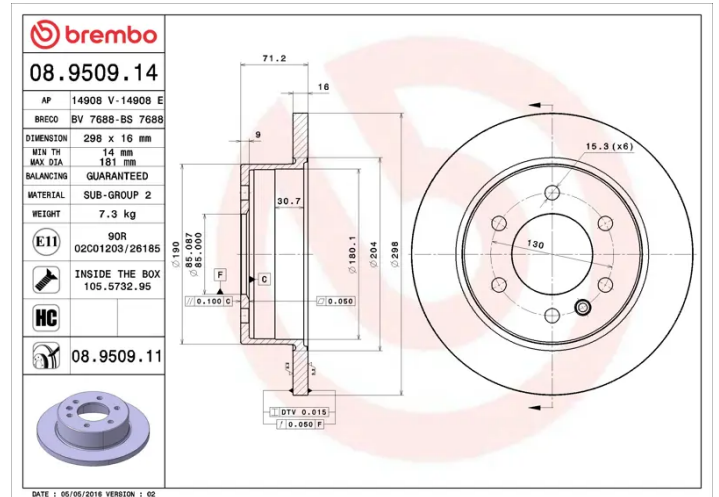

### Technical specifications

EAN code  
**8020584950913**

Axle  
**Rear**

Diameter Ø  
**298 mm**

Thickness (TH)  
**16 mm**

Height (A)  
**71 mm**

Number of holes (C)  
**6**

Brake disc type  
**Solid**

Centering (B)  
**85 mm**

Min. thickness  
**14 mm**

Tightening torque  
**175 Nm**

COMPATIBLE VEHICLES