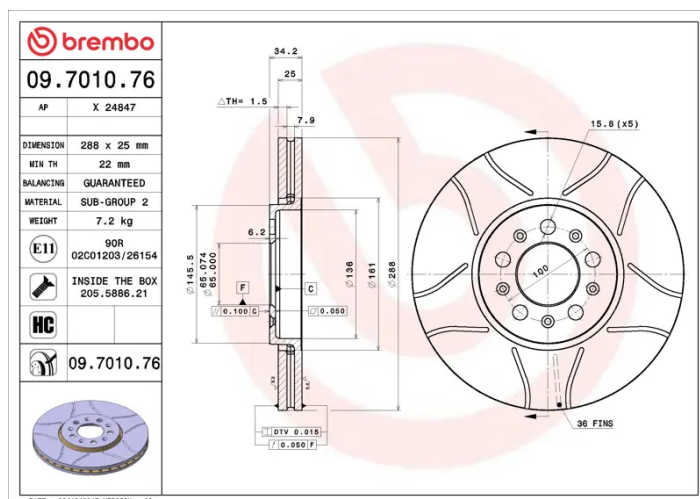

- ✓ Brembo quality
- ✓ ECE-R90 certificate
- ✓ Performance
- ✓ Sports driving
- ✓ Sporty look
- ✓ High carbon
- ✓ Anti-corrosion
- ✓ Fastening screws

Technical specifications

EAN code
8020584013649

Axle
Front

Diameter Ø
288 mm

Thickness (TH)
25 mm

Height (A)
34 mm

Number of holes (C)
5

Brake disc type
Ventilated

Centering (B)
65 mm

Min. thickness
22 mm

Tightening torque
120 Nm