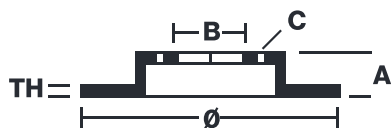

Technical specifications

EAN code
8020584013649

Axle
Front

Diameter Ø
288 mm

Thickness (TH)
25 mm

Height (A)
34 mm

Number of holes (C)
5

Brake disc type
Ventilated

Centering (B)
65 mm

Min. thickness
22 mm

Tightening torque
120 Nm