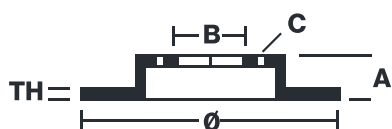

## 09.7812.2X

The 09.7812.2X Xtra brake disc is synonymous with reliability

The Brembo Xtra brake disc features holes on the braking surface. The holes are designed to improve the cooling of the braking system, to generate greater fading resistance and grip in the initial stages of braking. The sports look is also enhanced by the presence of the UV paint.

### Technical specifications

EAN code  
**8020584217740**

Axle  
**Front**

Diameter Ø  
**326 mm**

Thickness (TH)  
**30 mm**

Height (A)  
**53 mm**

Number of holes (C)  
**5**

Brake disc type  
**Ventilated**