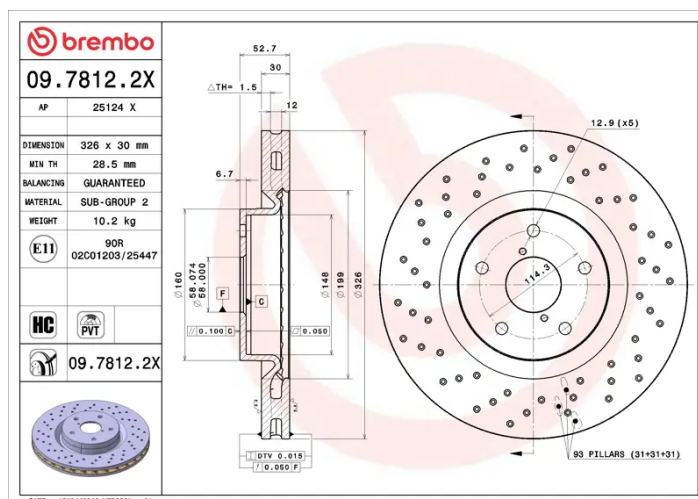

### Technical specifications

EAN code  
**8020584217740**

Axle  
**Front**

Diameter Ø  
**326 mm**

Thickness (TH)  
**30 mm**

Height (A)  
**53 mm**

Number of holes (C)  
**5**

Brake disc type  
**Ventilated**

Centering (B)  
**58 mm**

Min. thickness  
**28,5 mm**

Tightening torque  
**100 Nm**

COMPATIBLE VEHICLES