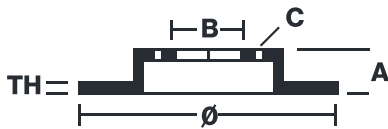

## 09.8760.75

The 09.8760.75 Max brake disc is synonymous with reliability

The Brembo Max brake disc features grooves on the braking surface. The special shape of the grooves generates greater fading resistance and constant renewal of friction material, quickly restoring optimum braking conditions. The UV paint completes the sporty look.

### Technical specifications

EAN code  
**8020584876077**

Axle  
**Front**

Diameter Ø  
**283 mm**

Thickness (TH)  
**26 mm**

Height (A)  
**34 mm**

Number of holes (C)  
**4**

Brake disc type  
**Ventilated**