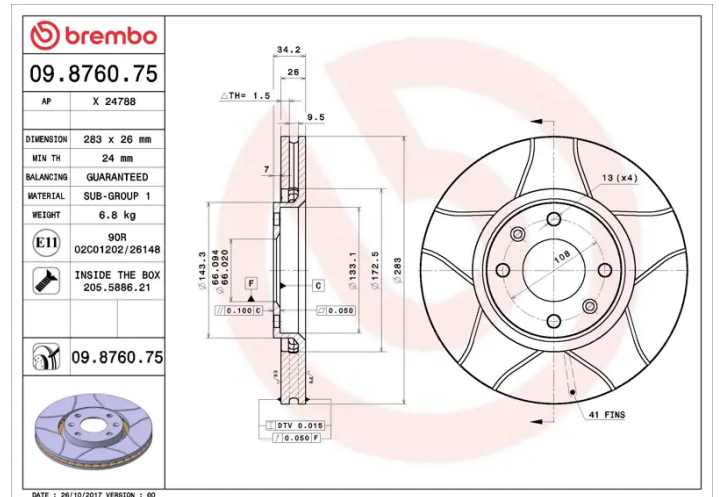

### Technical specifications

EAN code  
**8020584876077**

Axle  
**Front**

Diameter Ø  
**283 mm**

Thickness (TH)  
**26 mm**

Height (A)  
**34 mm**

Number of holes (C)  
**4**

Brake disc type  
**Ventilated**

Centering (B)  
**66 mm**

Min. thickness  
**24 mm**

Tightening torque  
**90 Nm**

**COMPATIBLE VEHICLES**