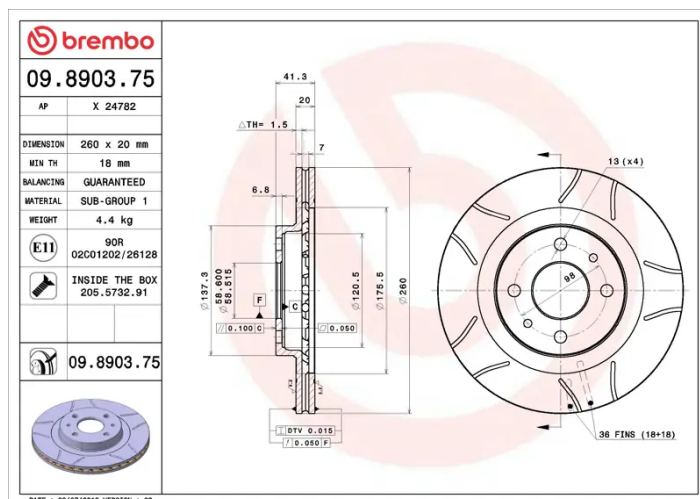

- ✓ Brembo quality
- ✓ ECE-R90 certificate
- ✓ Performance
- ✓ Sports driving
- ✓ Sporty look
- ✓ Anti-corrosion
- ✓ Fastening screws

Technical specifications

EAN code
8020584013328

Axle
Front

Diameter Ø
260 mm

Thickness (TH)
20 mm

Height (A)
41 mm

Number of holes (C)
4

Brake disc type
Ventilated

Centering (B)
59 mm

Min. thickness
18 mm

Tightening torque
75 Nm

COMPATIBLE VEHICLES