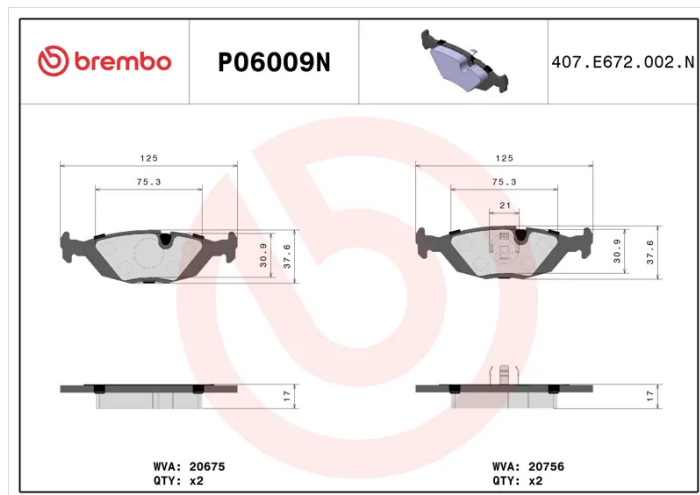

# BRAKE PAD PRIME CERAMIC

### Technical specifications

EAN code <b>8020584087855</b>	Axle <b>Rear</b>	Thickness <b>17 mm</b>
Width <b>125 mm</b>	Height <b>38 mm</b>	Braking system <b>Teves</b>
Wear indicator <b>Prepared for wear indicator</b>	WVA number <b>20675,20756</b>	Accessories <b>With accessories With anti-squeal shim With piston clip</b>