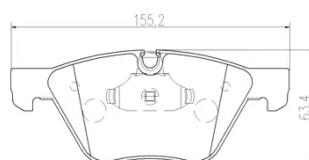

- ✓ OE-equivalent
- ✓ Brembo quality
- ✓ Safety
- ✓ Comfort
- ✓ Durability
- ✓ Dust reduction
- ✓ With accessories

Technical specifications

EAN code 8020584095911	Axle Front	Thickness 20 mm
Width 155 mm	Height 63 mm	Braking system Teves
Wear indicator Prepared for wear indicator	WVA number 23794,23968	Accessories With accessories With anti-squeal shim With piston clip