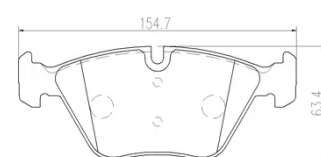

- ✓ OE-equivalent
- ✓ Brembo quality
- ✓ Safety
- ✓ Comfort
- ✓ Durability
- ✓ Dust reduction
- ✓ With accessories

Technical specifications

EAN code 8020584095911	Axle Front	Thickness 20 mm
Width 155 mm	Height 63 mm	Braking system Teves
Wear indicator Prepared for wear indicator	WVA number 23794,23968	Accessories With accessories With anti-squeal shim With piston clip