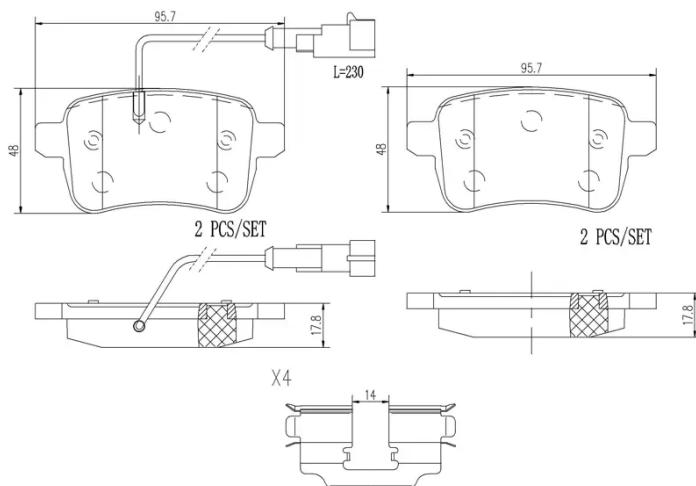

- ✓ OE-equivalent
- ✓ Brembo quality
- ✓ Safety
- ✓ Comfort
- ✓ Durability
- ✓ Dust reduction
- ✓ With accessories

Technical specifications

EAN code 8020584088302	Axle Rear	Thickness 18 mm
Width 96 mm	Height 48 mm	Braking system TRW-Lucas
Wear indicator Electric	WVA number 25156,25157	Accessories With anti-squeal shim