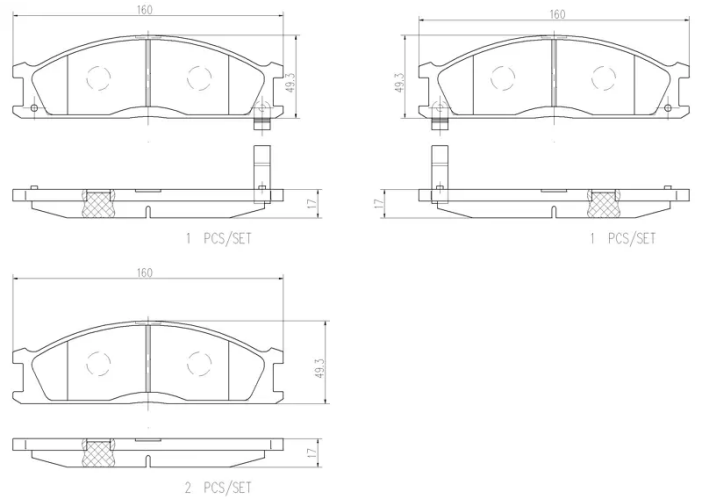

- ✓ OE-equivalent
- ✓ Brembo quality
- ✓ Safety
- ✓ Comfort
- ✓ Durability
- ✓ Dust reduction
- ✓ With accessories

Technical specifications

EAN code 8020584096918	Axle Front	Thickness 17 mm
Width 160 mm	Height 49 mm	Braking system Akebono
Wear indicator Acoustic	WVA number 21347,21348,21349	Accessories With anti-squeal shim