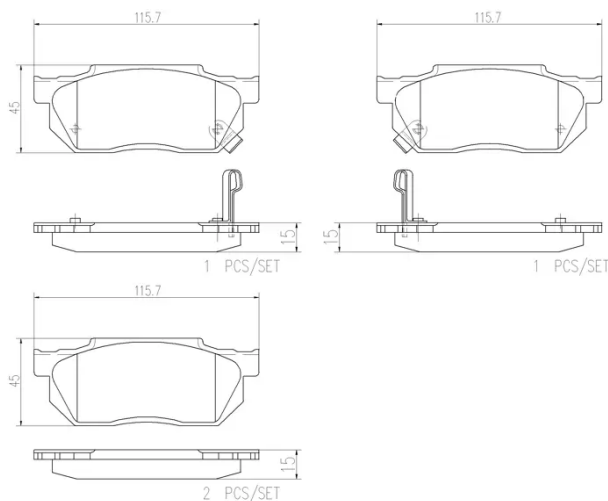

## Technical specifications

EAN code <b>8020584085370</b>	Axle <b>Front</b>	Thickness <b>15 mm</b>
Width <b>116 mm</b>	Height <b>45 mm</b>	Braking system <b>Akebono</b>
Wear indicator <b>Acoustic</b>	WVA number <b>20193,20194,20959</b>	Accessories <b>With anti-squeal shim</b>