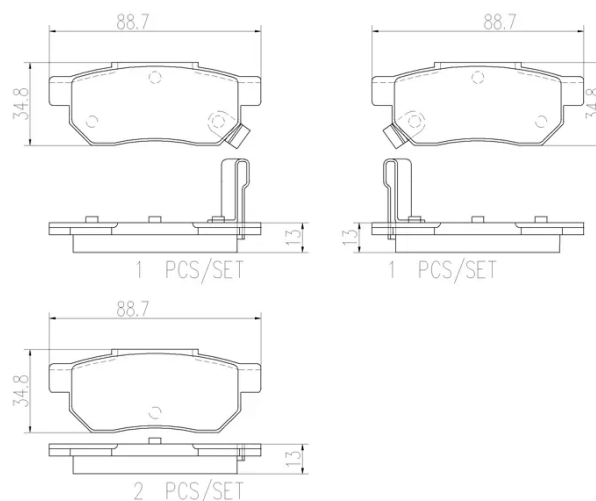

- ✓ OE-equivalent
- ✓ Brembo quality
- ✓ Safety
- ✓ Comfort
- ✓ Durability
- ✓ Dust reduction
- ✓ With accessories

Technical specifications

EAN code 8020584086537	Axle Rear	Thickness 13 mm
Width 89 mm	Height 35 mm	Braking system Akebono
Wear indicator Acoustic	WVA number 21312,21313,21314	Accessories With anti-squeal shim