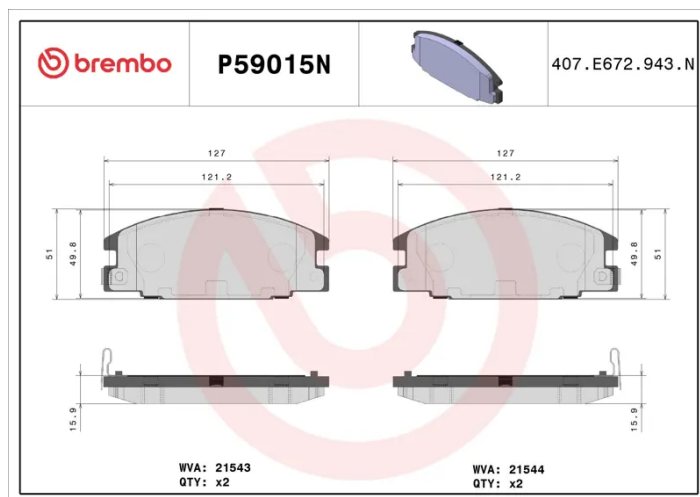

- ✓ OE-equivalent
- ✓ Brembo quality
- ✓ Safety
- ✓ Comfort
- ✓ Durability
- ✓ Dust reduction
- ✓ With accessories

Technical specifications

EAN code 8020584085189	Axle Front	Thickness 17 mm
Width 127 mm	Height 51 mm	Braking system Akebono
Wear indicator Acoustic	WVA number 21543,21544	Accessories With anti-squeal shim