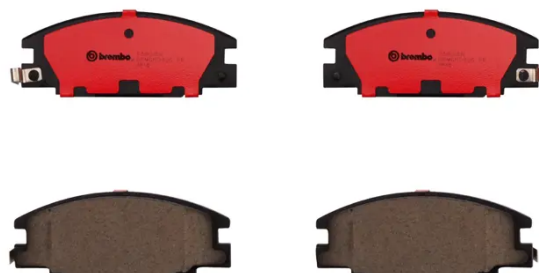

BRAKE PAD PRIME CERAMIC P59015N

The P59015N NAO brake pad is synonymous with reliability

Brembo NAO brake pads stand out for their ultimate braking comfort, reduced friction wear and low dust mission, which makes for cleaner rims and reduced maintenance requirements. The advanced friction material in keeping with the strictest environmental standards is the main distinguishing feature of NAO compounds.

- ✓ OE-equivalent
- ✓ Brembo quality
- ✓ Safety
- ✓ Comfort
- ✓ Durability
- ✓ Dust reduction
- ✓ With accessories

Technical specifications

EAN code 8020584085189	Axle Front	Thickness 17 mm
Width 127 mm	Height 51 mm	Braking system Akebono
Wear indicator Acoustic	WVA number 21543,21544	Accessories With anti-squeal shim