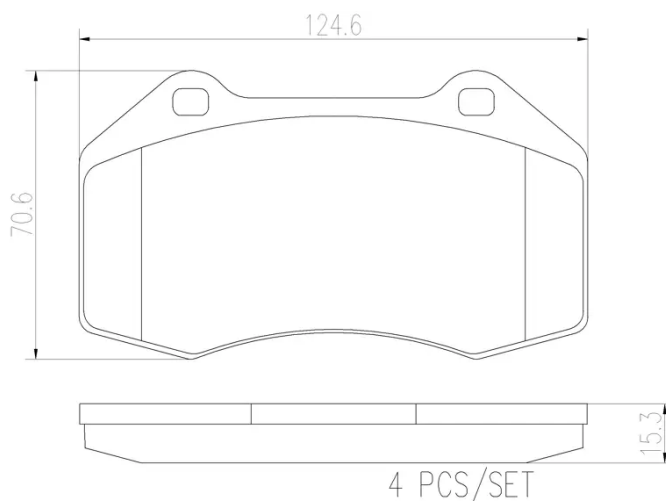

- ✓ OE-equivalent
- ✓ Brembo quality
- ✓ Safety
- ✓ Comfort
- ✓ Durability
- ✓ Dust reduction
- ✓ With accessories

Technical specifications

EAN code 8020584089675	Axle Front	Thickness 15 mm
Width 125 mm	Height 71 mm	Braking system Brembo
Wear indicator Without	WVA number 24162	Accessories With anti-squeal shim