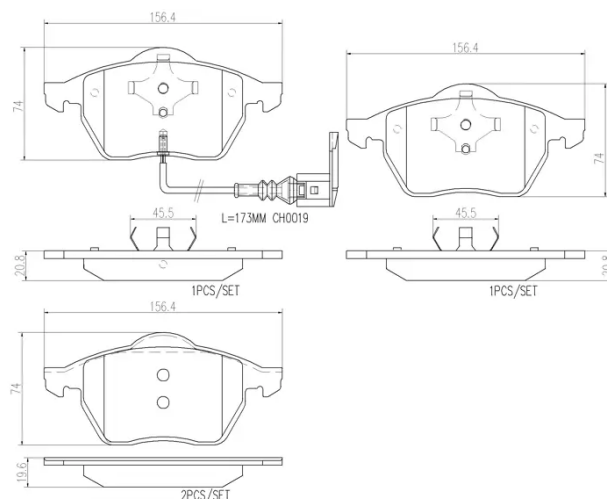

## Technical specifications

EAN code <b>8020584089958</b>	Axle <b>Front</b>	Thickness <b>21 mm</b>
Width <b>156 mm</b>	Height <b>74 mm</b>	Braking system <b>Teves</b>
Wear indicator <b>Electric</b>	WVA number <b>20676,21911,23392</b>	Accessories <b>With accessories</b> <b>With anti-squeal shim</b> <b>With piston clip</b>