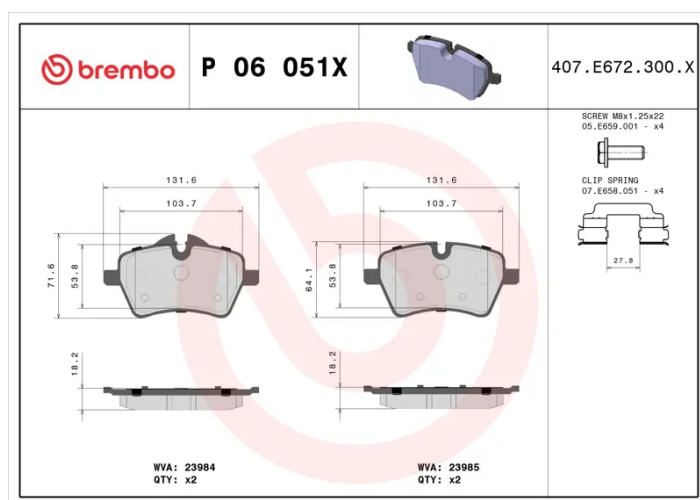

BRAKE PAD XTRA P 06 051X

The P 06 051X Xtra brake pad is synonymous with reliability

Brembo Xtra brake pads, developed to enhance the advantages of the Xtra and Max discs, are made using the special BRM X L01 compound which consists of more than 30 different components. Compared with the compound used for original-equivalent pads, the new solution assures a higher friction coefficient, which translates to more precise and stable braking, at both high and low temperatures. All this makes for greater driving comfort and improved pedal modularity, without compromising the product's mileage output.

- ✓ OE-equivalent
- ✓ Brembo quality
- ✓ ECE-R90 certificate
- ✓ Safety
- ✓ Performance
- ✓ Sports driving
- ✓ With accessories

Technical specifications

EAN code 8020584068564	Axle Front	Thickness 18 mm
Width 132 mm	Height 63 mm	Braking system TRW
Wear indicator Prepared for wear indicator	WVA number 23984,23985	Accessories With accessories With anti-squeal shim With brake caliper bolts