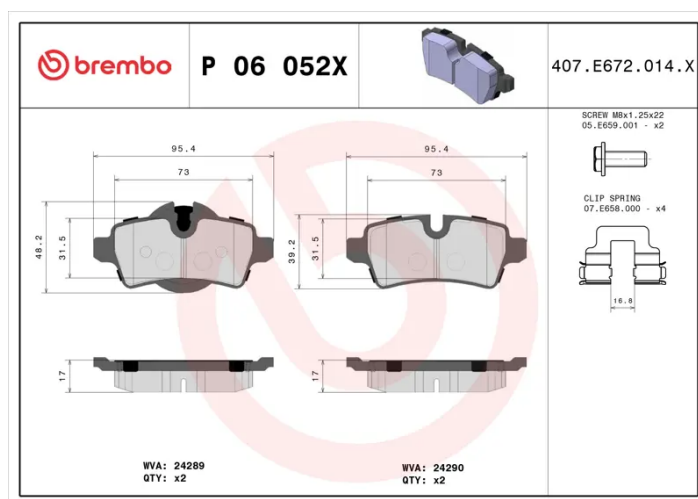

BRAKE PAD XTRA P 06 052X

The P 06 052X Xtra brake pad is synonymous with reliability

Brembo Xtra brake pads, developed to enhance the advantages of the Xtra and Max discs, are made using the special BRM X L01 compound which consists of more than 30 different components. Compared with the compound used for original-equivalent pads, the new solution assures a higher friction coefficient, which translates to more precise and stable braking, at both high and low temperatures. All this makes for greater driving comfort and improved pedal modularity, without compromising the product's mileage output.

- ✓ OE-equivalent
- ✓ Brembo quality
- ✓ ECE-R90 certificate
- ✓ Safety
- ✓ Performance
- ✓ Sports driving

Technical specifications

EAN code 8020584068571	Axle Rear	Thickness 17 mm
Width 95 mm	Height 39 mm	Braking system TRW
Wear indicator Prepared for wear indicator	WVA number 24289,24290	Accessories With anti-squeal shim