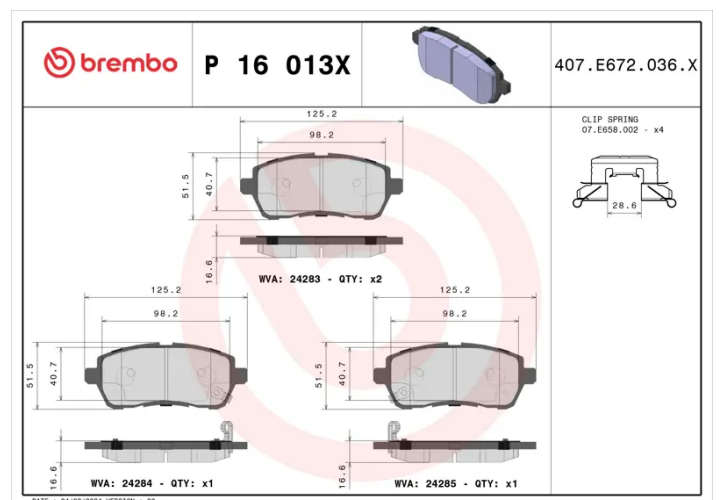

BRAKE PAD XTRA P 16 013X

The P 16 013X Xtra brake pad is synonymous with reliability

Brembo Xtra brake pads, developed to enhance the advantages of the Xtra and Max discs, are made using the special BRM X L01 compound which consists of more than 30 different components. Compared with the compound used for original-equivalent pads, the new solution assures a higher friction coefficient, which translates to more precise and stable braking, at both high and low temperatures. All this makes for greater driving comfort and improved pedal modularity, without compromising the product's mileage output.

- ✓ OE-equivalent
- ✓ Brembo quality
- ✓ ECE-R90 certificate
- ✓ Safety
- ✓ Performance
- ✓ Sports driving
- ✓ With accessories

Technical specifications

EAN code 8020584114933	Axle Front and rear	Thickness 17 mm
Width 126 mm	Height 52 mm	Braking system Lucas
Wear indicator Acoustic	WVA number 24285,24284,24283	Accessories With anti-squeal shim With accessories