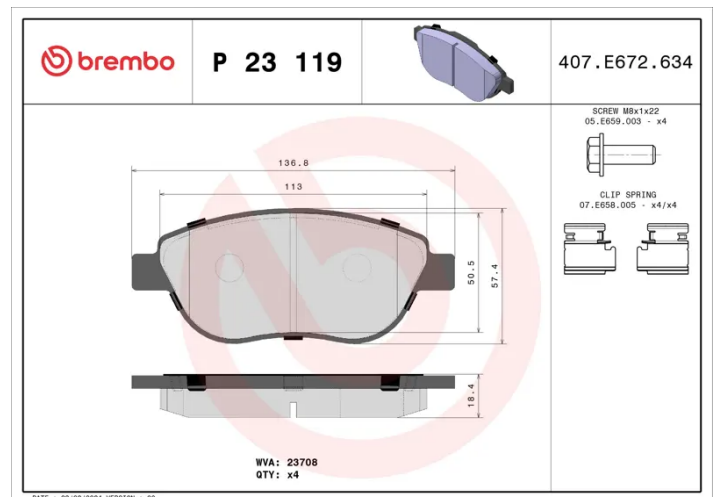

BRAKE PAD

P 23 119

The P 23 119 brake pad is synonymous with reliability

The Brembo brake pad guarantees ultimate safety when braking thanks to the use of more than 100 different compounds, designed according to the type of vehicle and use. Stopping distances reduced to a minimum, maximum driving comfort and silent operation are the most important features of Brembo materials. Brembo brake pads are supplied together with an extensive range of accessories and assembly kits for professional-standard installation.

- ✓ OE-equivalent
- ✓ Brembo quality
- ✓ ECE-R90 certificate
- ✓ Safety
- ✓ Performance
- ✓ Comfort
- ✓ With accessories

Technical specifications

EAN code 8020584060322	Axle Front	Thickness 19 mm
Width 137 mm	Height 58 mm	Braking system Bosch
Wear indicator Without	WVA number 23708,23981	Accessories With accessories With anti-squeal shim With brake caliper bolts