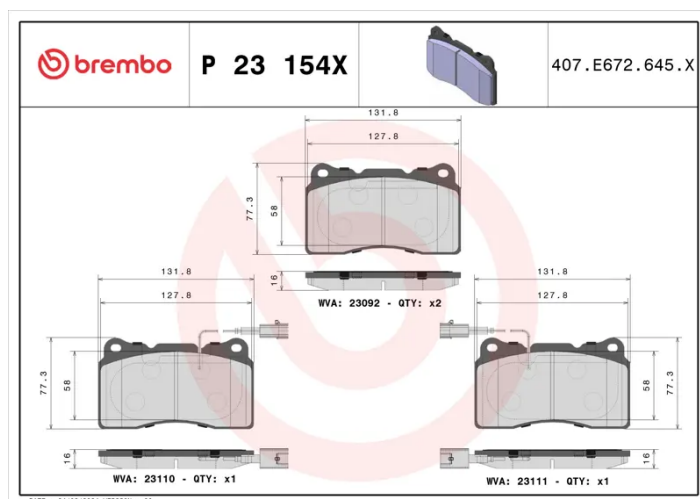

BRAKE PAD XTRA P 23 154X

The P 23 154X Xtra brake pad is synonymous with reliability

Brembo Xtra brake pads, developed to enhance the advantages of the Xtra and Max discs, are made using the special BRM X L01 compound which consists of more than 30 different components. Compared with the compound used for original-equivalent pads, the new solution assures a higher friction coefficient, which translates to more precise and stable braking, at both high and low temperatures. All this makes for greater driving comfort and improved pedal modularity, without compromising the product's mileage output.

- ✓ Brembo quality
- ✓ ECE-R90 certificate
- ✓ Safety
- ✓ Performance
- ✓ Sports driving

Technical specifications

EAN code 8020584068731	Axle Front	Thickness 16 mm
Width 132 mm	Height 77 mm	Braking system Brembo
Wear indicator Electric	WVA number 23092,23756,23757	Accessories With anti-squeal shim