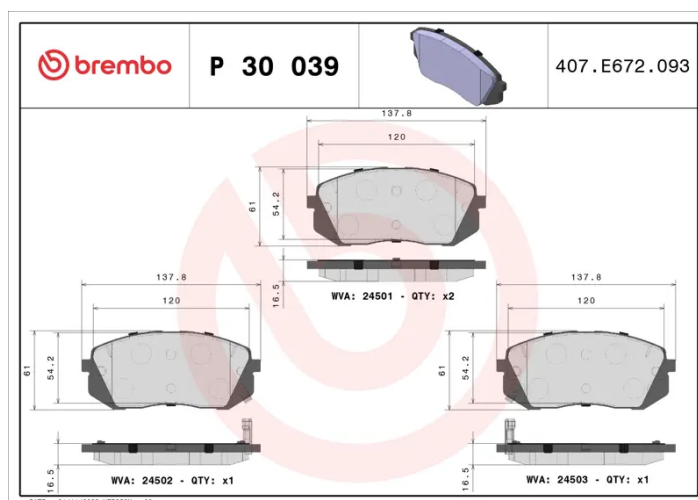

BRAKE PAD

P 30 039

The P 30 039 brake pad is synonymous with reliability

The Brembo brake pad guarantees ultimate safety when braking thanks to the use of more than 100 different compounds, designed according to the type of vehicle and use. Stopping distances reduced to a minimum, maximum driving comfort and silent operation are the most important features of Brembo materials. Brembo brake pads are supplied together with an extensive range of accessories and assembly kits for professional-standard installation.

- ✓ OE-equivalent
- ✓ Brembo quality
- ✓ ECE-R90 certificate
- ✓ Safety
- ✓ Performance
- ✓ Comfort

Technical specifications

EAN code 8020584060773	Axle Front	Thickness 17 mm
Width 138 mm	Height 61 mm	Braking system Sumitomo
Wear indicator Acoustic	WVA number 24501,24502,24503	Accessories With anti-squeal shim