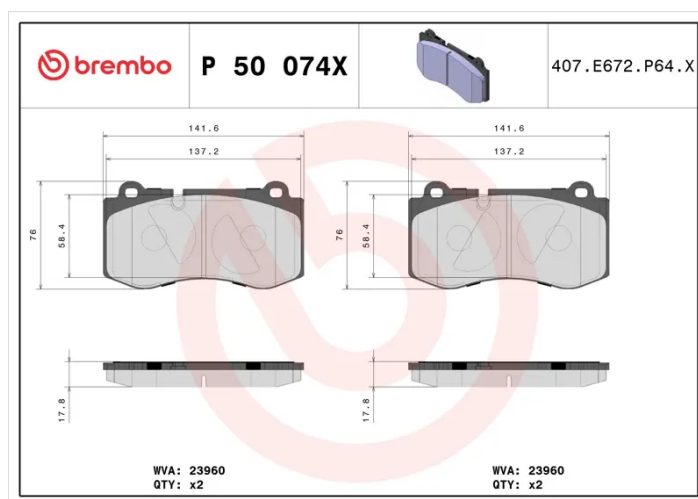

BRAKE PAD XTRA

P 50 074X

The P 50 074X Xtra brake pad is synonymous with reliability

Brembo Xtra brake pads, developed to enhance the advantages of the Xtra and Max discs, are made using the special BRM X L01 compound which consists of more than 30 different components. Compared with the compound used for original-equivalent pads, the new solution assures a higher friction coefficient, which translates to more precise and stable braking, at both high and low temperatures. All this makes for greater driving comfort and improved pedal modularity, without compromising the product's mileage output.

- ✓ OE-equivalent
- ✓ Brembo quality
- ✓ ECE-R90 certificate
- ✓ Safety
- ✓ Performance
- ✓ Sports driving

Technical specifications

EAN code 8020584068977	Axle Front	Thickness 18 mm
Width 142 mm	Height 76 mm	Braking system Brembo
Wear indicator Prepared for wear indicator	WVA number 23960	Accessories With anti-squeal shim