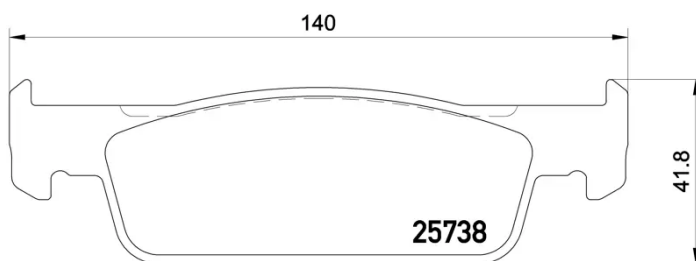

## P 68 060

The P 68 060 brake pad is synonymous with reliability

The Brembo brake pad guarantees ultimate safety when braking thanks to the use of more than 100 different compounds, designed according to the type of vehicle and use. Stopping distances reduced to a minimum, maximum driving comfort and silent operation are the most important features of Brembo materials. Brembo brake pads are supplied together with an extensive range of accessories and assembly kits for professional-standard installation.

### Technical specifications

EAN code <b>8020584109816</b>	Axle <b>Front</b>	Thickness <b>18 mm</b>
Width <b>140 mm</b>	Height <b>41 mm</b>	Braking system <b>Teves</b>
Wear indicator <b>Without</b>	WVA number <b>25702,25738</b>	Accessories <b>With anti-squeal shim</b>