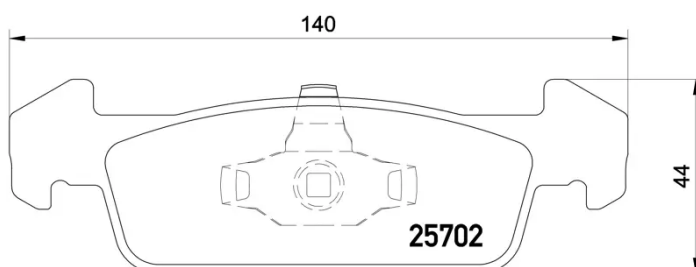

## P 68 060

The P 68 060 brake pad is synonymous with reliability

The Brembo brake pad guarantees ultimate safety when braking thanks to the use of more than 100 different compounds, designed according to the type of vehicle and use. Stopping distances reduced to a minimum, maximum driving comfort and silent operation are the most important features of Brembo materials. Brembo brake pads are supplied together with an extensive range of accessories and assembly kits for professional-standard installation.

### Technical specifications

EAN code <b>8020584109816</b>	Axle <b>Front</b>	Thickness <b>18 mm</b>
Width <b>140 mm</b>	Height <b>41 mm</b>	Braking system <b>Teves</b>
Wear indicator <b>Without</b>	WVA number <b>25702,25738</b>	Accessories <b>With anti-squeal shim</b>