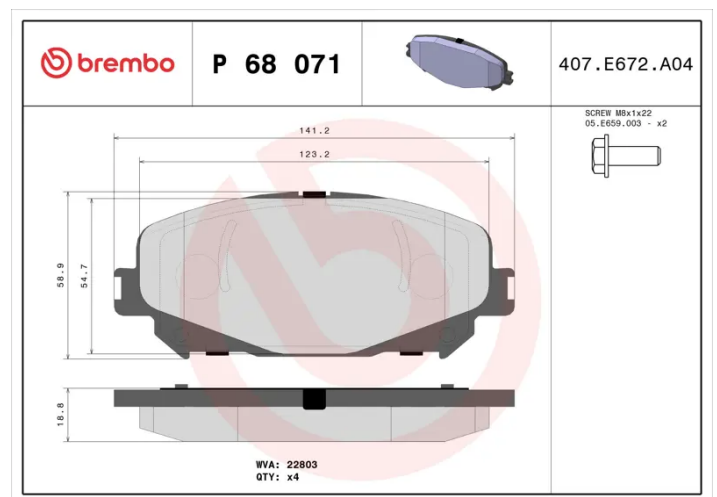

BRAKE PAD

P 68 071

The P 68 071 brake pad is synonymous with reliability

The Brembo brake pad guarantees ultimate safety when braking thanks to the use of more than 100 different compounds, designed according to the type of vehicle and use. Stopping distances reduced to a minimum, maximum driving comfort and silent operation are the most important features of Brembo materials. Brembo brake pads are supplied together with an extensive range of accessories and assembly kits for professional-standard installation.

- ✓ OE-equivalent
- ✓ Brembo quality
- ✓ ECE-R90 certificate
- ✓ Safety
- ✓ Performance
- ✓ Comfort
- ✓ With accessories

Technical specifications

EAN code 8020584115329	Axle Front	Thickness 19 mm
Width 142 mm	Height 59 mm	Braking system Akebono
Wear indicator Without	WVA number 22803,22890	Accessories With accessories With anti-squeal shim With brake caliper bolts