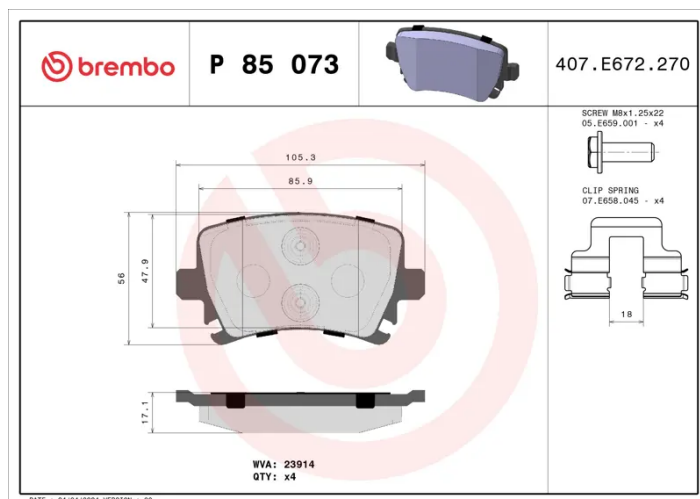

BRAKE PAD

P 85 073

The P 85 073 brake pad is synonymous with reliability

The Brembo brake pad guarantees ultimate safety when braking thanks to the use of more than 100 different compounds, designed according to the type of vehicle and use. Stopping distances reduced to a minimum, maximum driving comfort and silent operation are the most important features of Brembo materials. Brembo brake pads are supplied together with an extensive range of accessories and assembly kits for professional-standard installation.

- ✓ OE-equivalent
- ✓ Brembo quality
- ✓ ECE-R90 certificate
- ✓ Safety
- ✓ Performance
- ✓ Comfort
- ✓ With accessories

Technical specifications

EAN code 8020584058763	Axle Rear	Thickness 17 mm
Width 106 mm	Height 57 mm	Braking system Lucas
Wear indicator Prepared for wear indicator	WVA number 23914	Accessories With accessories With anti-squeal shim With brake caliper bolts