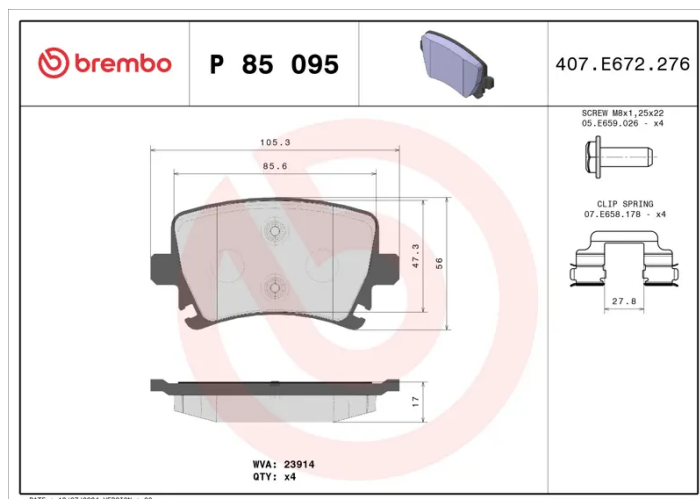

BRAKE PAD

P 85 095

The P 85 095 brake pad is synonymous with reliability

The Brembo brake pad guarantees ultimate safety when braking thanks to the use of more than 100 different compounds, designed according to the type of vehicle and use. Stopping distances reduced to a minimum, maximum driving comfort and silent operation are the most important features of Brembo materials. Brembo brake pads are supplied together with an extensive range of accessories and assembly kits for professional-standard installation.

- ✓ OE-equivalent
- ✓ Brembo quality
- ✓ ECE-R90 certificate
- ✓ Safety
- ✓ Performance
- ✓ Comfort
- ✓ With accessories

Technical specifications

EAN code 8020584062449	Axle Rear	Thickness 17 mm
Width 106 mm	Height 57 mm	Braking system Lucas
Wear indicator Prepared for wear indicator	WVA number 23914	Accessories With anti-squeal shim With brake caliper bolts With accessories