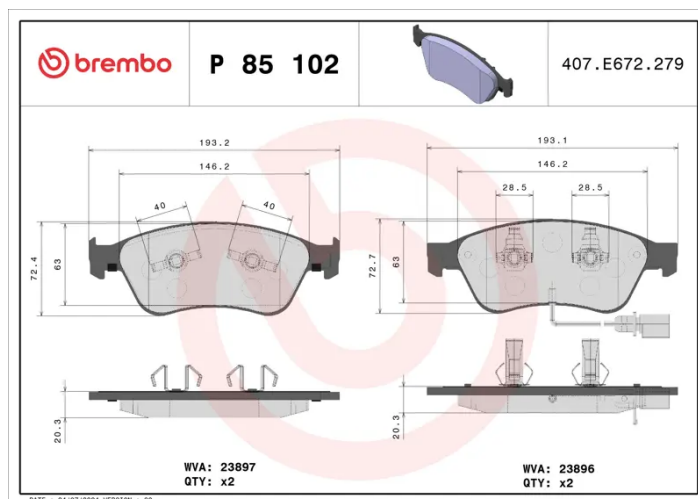

BRAKE PAD

P 85 102

The P 85 102 brake pad is synonymous with reliability

The Brembo brake pad guarantees ultimate safety when braking thanks to the use of more than 100 different compounds, designed according to the type of vehicle and use. Stopping distances reduced to a minimum, maximum driving comfort and silent operation are the most important features of Brembo materials. Brembo brake pads are supplied together with an extensive range of accessories and assembly kits for professional-standard installation.

- ✓ OE-equivalent
- ✓ Brembo quality
- ✓ ECE-R90 certificate
- ✓ Safety
- ✓ Performance
- ✓ Comfort
- ✓ With accessories

Technical specifications

EAN code 8020584062517	Axle Front	Thickness 21 mm
Width 193 mm	Height 73 mm	Braking system Teves
Wear indicator Electric	WVA number 23896,23897	Accessories With accessories With anti-squeal shim With piston clip