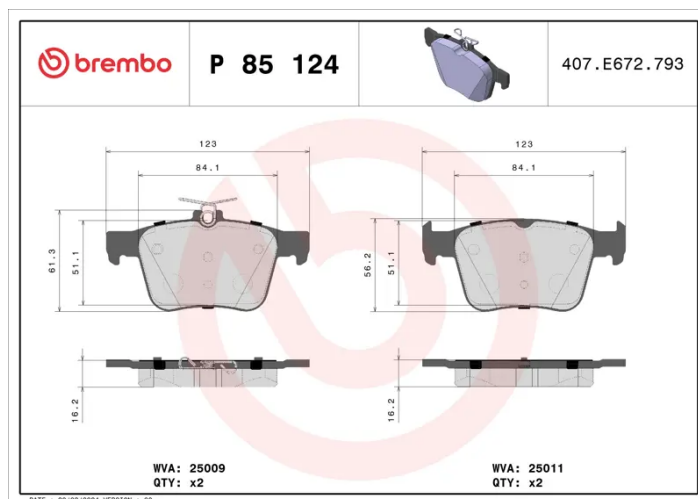

BRAKE PAD

P 85 124

The P 85 124 brake pad is synonymous with reliability

The Brembo brake pad guarantees ultimate safety when braking thanks to the use of more than 100 different compounds, designed according to the type of vehicle and use. Stopping distances reduced to a minimum, maximum driving comfort and silent operation are the most important features of Brembo materials. Brembo brake pads are supplied together with an extensive range of accessories and assembly kits for professional-standard installation.

- ✓ OE-equivalent
- ✓ Brembo quality
- ✓ ECE-R90 certificate
- ✓ Safety
- ✓ Performance
- ✓ Comfort
- ✓ With accessories

Technical specifications

EAN code 8020584103975	Axle Rear	Thickness 16 mm
Width 123 mm	Height 56 mm	Braking system Teves
Wear indicator Without	WVA number 25009,25011	Accessories With accessories With anti-squeal shim