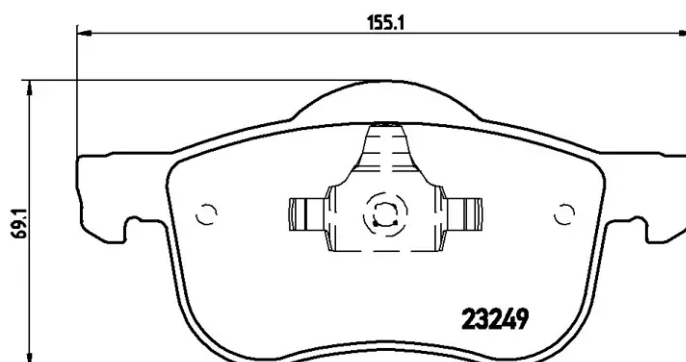

### Technical specifications

EAN code <b>8020584062623</b>	Axle <b>Front</b>	Thickness <b>19 mm</b>
Width <b>156 mm</b>	Height <b>69 mm</b>	Braking system <b>Teves</b>
Wear indicator <b>Without</b>	WVA number <b>23074,23249</b>	Accessories <b>With accessories</b> <b>With anti-squeal shim</b> <b>With piston clip</b>