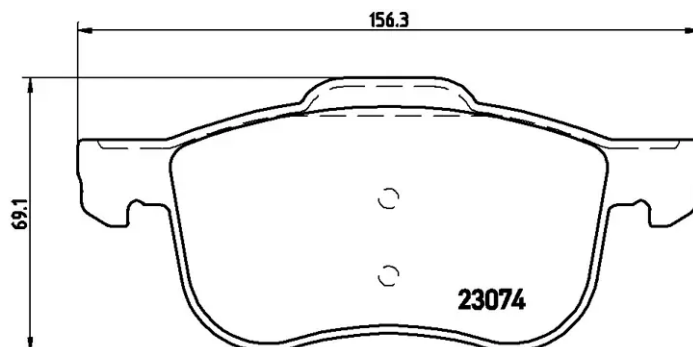

## P 86 020

The P 86 020 brake pad is synonymous with reliability

The Brembo brake pad guarantees ultimate safety when braking thanks to the use of more than 100 different compounds, designed according to the type of vehicle and use. Stopping distances reduced to a minimum, maximum driving comfort and silent operation are the most important features of Brembo materials. Brembo brake pads are supplied together with an extensive range of accessories and assembly kits for professional-standard installation.

### Technical specifications

EAN code <b>8020584062623</b>	Axle <b>Front</b>	Thickness <b>19 mm</b>
Width <b>156 mm</b>	Height <b>69 mm</b>	Braking system <b>Teves</b>
Wear indicator <b>Without</b>	WVA number <b>23074,23249</b>	Accessories <b>With accessories</b> <b>With anti-squeal shim</b> <b>With piston clip</b>