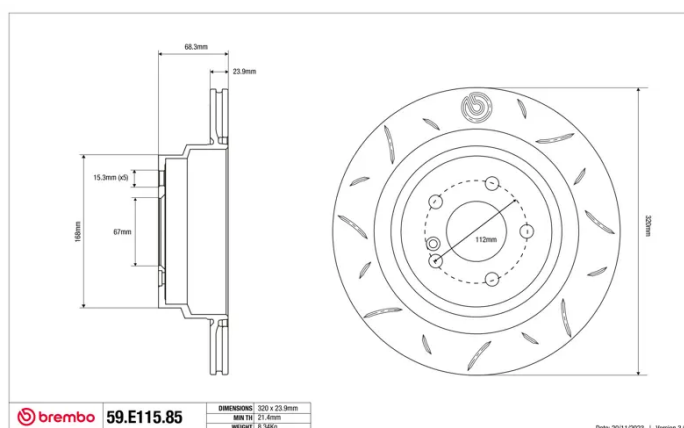

Technical specifications

Diameter	Thickness (TH)	Height (A)
320 mm	24 mm	68 mm
Number of holes (C)	Brake disc type	Centering
5	Solid	67 mm
Min. thickness	Tightening torque	Axle
21,4 mm	130 Nm	Rear
Units per box	EAN code	
1	8020584606599