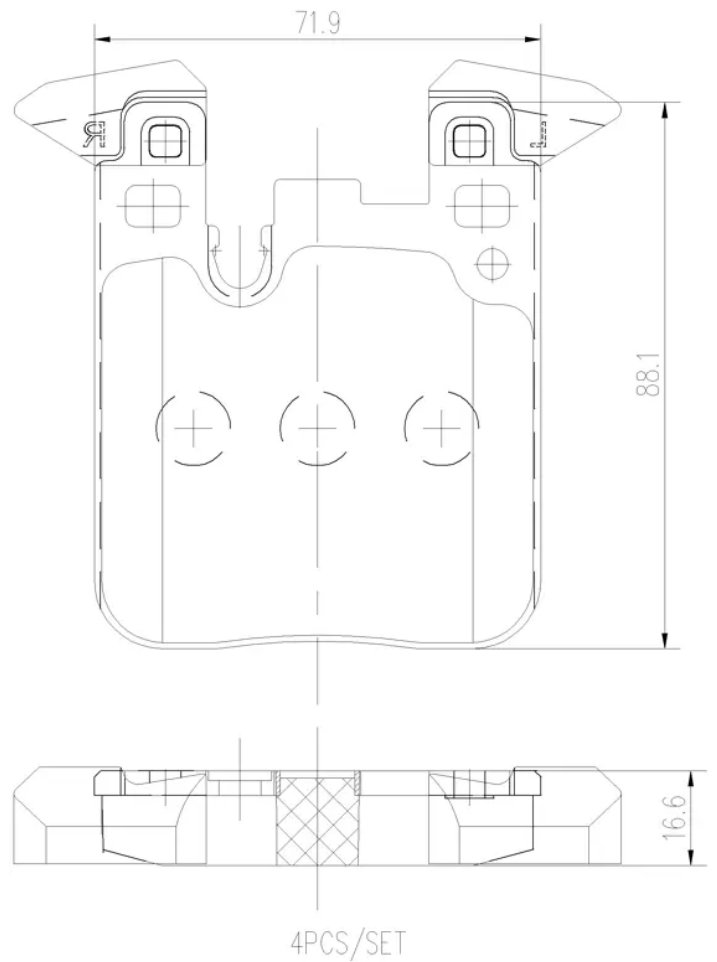

Technical specifications

EAN code
8020584082058

Axle
Rear

Thickness
17 mm

Width
72 mm

Height
88 mm

Braking system
Brembo

Wear indicator
Prepared for wear indicator

WVA number
25029

Accessories
With anti-squeal shim
With counterweights

COMPATIBLE VEHICLES

COMPATIBLE OE PART NUMBERS

34212284766	BMW
34212284989	BMW
3421228498903	BMW
34212464314	BMW
34216855474	BMW
34216876422	BMW
34216887576	BMW
34218099354	BMW
3421950590501	BMW
950590501	BMW