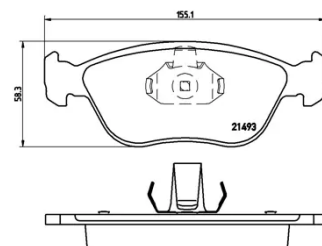

### Technical specifications

EAN code <b>8020584091166</b>	Axle <b>Front</b>	Thickness <b>20 mm</b>
Width <b>156 mm</b>	Height <b>58 mm</b>	Braking system <b>Teves</b>
Wear indicator <b>Without</b>	WVA number <b>21492,21493</b>	Accessories <b>With accessories</b> <b>With anti-squeal shim</b> <b>With piston clip</b>