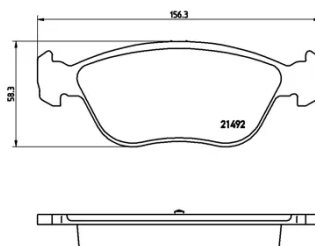

## P 86 024

The P 86 024 brake pad is synonymous with reliability

The Brembo brake pad guarantees ultimate safety when braking thanks to the use of more than 100 different compounds, designed according to the type of vehicle and use. Stopping distances reduced to a minimum, maximum driving comfort and silent operation are the most important features of Brembo materials. Brembo brake pads are supplied together with an extensive range of accessories and assembly kits for professional-standard installation.

### Technical specifications

EAN code <b>8020584091166</b>	Axle <b>Front</b>	Thickness <b>20 mm</b>
Width <b>156 mm</b>	Height <b>58 mm</b>	Braking system <b>Teves</b>
Wear indicator <b>Without</b>	WVA number <b>21492,21493</b>	Accessories <b>With accessories</b> <b>With anti-squeal shim</b> <b>With piston clip</b>