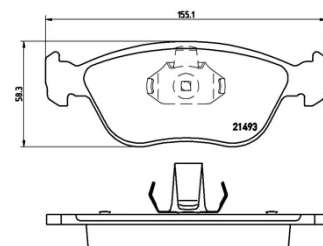

### Technical specifications

EAN code <b>8020584091166</b>	Axle <b>Front</b>	Thickness <b>20 mm</b>
Width <b>156 mm</b>	Height <b>58 mm</b>	Braking system <b>Teves</b>
Wear indicator <b>Without</b>	WVA number <b>21492,21493</b>	Accessories <b>With accessories</b> <b>With anti-squeal shim</b> <b>With piston clip</b>