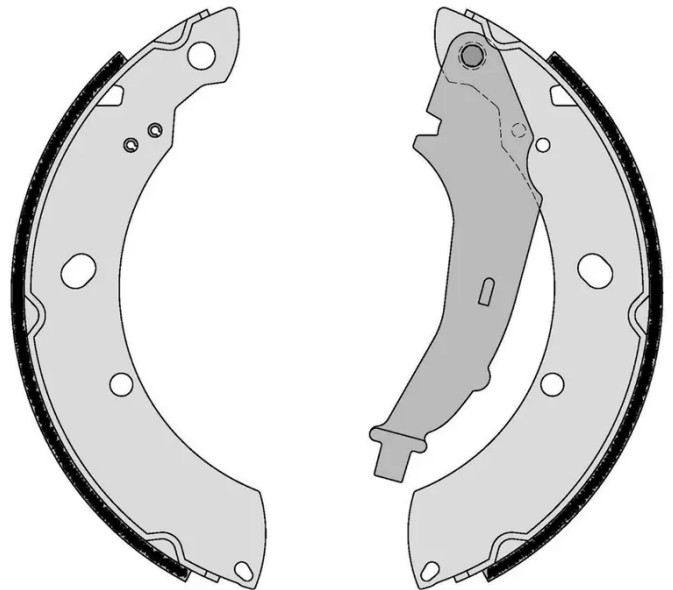

## S 85 544

The S 85 544 brake shoe is synonymous with reliability

Brembo brake shoes of original equipment quality guarantee the safe and reliable performance of your drum braking system. All Brembo brake shoes are accompanied by a ECE-R90 homologation certificate.

### Technical specifications

EAN code  
8432509662496

Rear

Diameter  
228 mm

Width  
42 mm

Parking brake lever  
With handbrake  
lever

COMPATIBLE VEHICLES