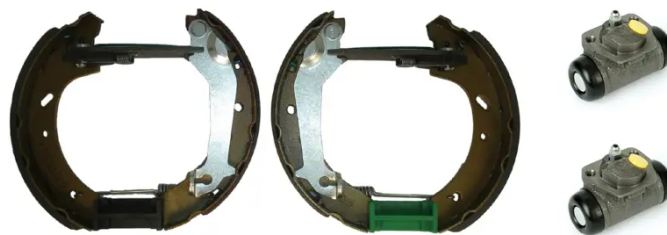

SHOE KIT K 24 039

The K 24 039 shoe kit is synonymous with reliability

The Brembo Kit & Fit is the ideal solution for the maintenance of drum brakes: everything you need for quick and efficient servicing is supplied in a single pre-assembled package, all with guaranteed Brembo quality. The kit contains all the components necessary for drum brake maintenance: shoes, brake wheel cylinders, springs, lubricant, and fixing kit.

- ✓ OE-equivalent
- ✓ Brembo quality
- ✓ ECE-R90 certificate
- ✓ Safety
- ✓ Durability
- ✓ Quick assembly
- ✓ With accessories
- ✓ Pre-Assembled Kit

Technical specifications

EAN code	Axle	Diameter
8020584075609	Rear	203 mm
Width	Master cylinder diameter	Type of assembly
38 mm	22 mm	Pre-assembled
Braking system	Brake proportioning valve	
Lucas	Manual	