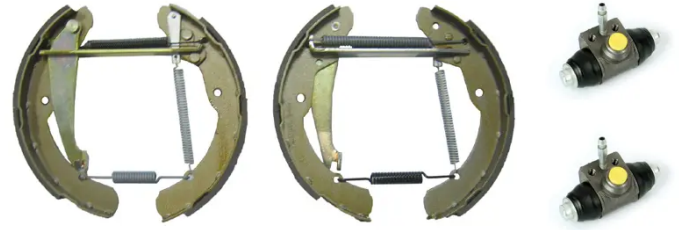

# SHOE KIT K 85 044

The K 85 044 shoe kit is synonymous with reliability

The Brembo Kit & Fit is the ideal solution for the maintenance of drum brakes: everything you need for quick and efficient servicing is supplied in a single pre-assembled package, all with guaranteed Brembo quality. The kit contains all the components necessary for drum brake maintenance: shoes, brake wheel cylinders, springs, lubricant, and fixing kit.

## Technical specifications

EAN code	Axle	Diameter
<b>8020584077207</b>	<b>Rear</b>	<b>230 mm</b>
Width	Master cylinder diameter	Type of assembly
<b>32 mm</b>	<b>21 mm</b>	<b>Pre-assembled</b>
Braking system	Brake proportioning valve	
<b>VAG</b>	<b>Manual</b>	