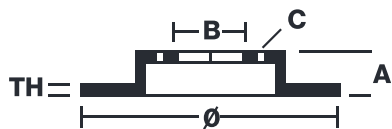

## 08.1309.10

The 08.1309.10 brake disc is synonymous with reliability

The Brembo brake disc is fully interchangeable with an Original Equipment brake disc. The control of the entire production cycle allows Brembo to offer brake discs with outstanding performance levels, reliability, durability and comfort in all conditions of use. All Brembo brake discs are accompanied by the ECE-R90 homologation.

### Technical specifications

EAN code  
**8020584130919**

Axle  
**Front**

Diameter Ø  
**238 mm**

Thickness (TH)  
**11 mm**

Height (A)  
**56 mm**

Number of holes (C)  
**4**

Brake disc type  
**Solid**