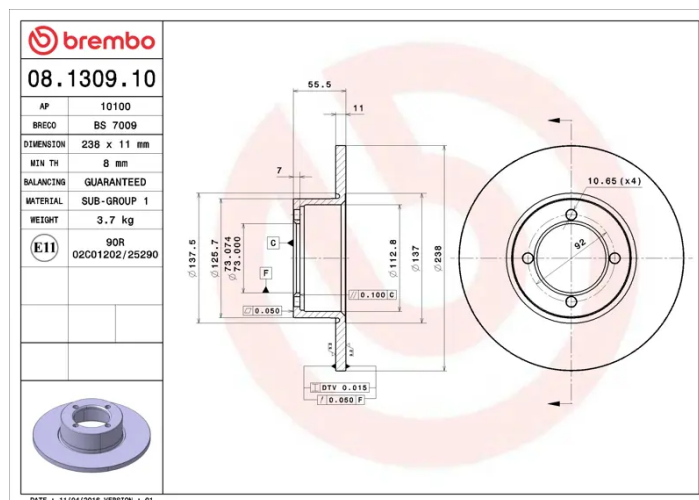

### Technical specifications

EAN code  
**8020584130919**

Axle  
**Front**

Diameter Ø  
**238 mm**

Thickness (TH)  
**11 mm**

Height (A)  
**56 mm**

Number of holes (C)  
**4**

Brake disc type  
**Solid**

Centering (B)  
**73 mm**

Min. thickness  
**8 mm**

Tightening torque  
**110 Nm**

COMPATIBLE VEHICLES