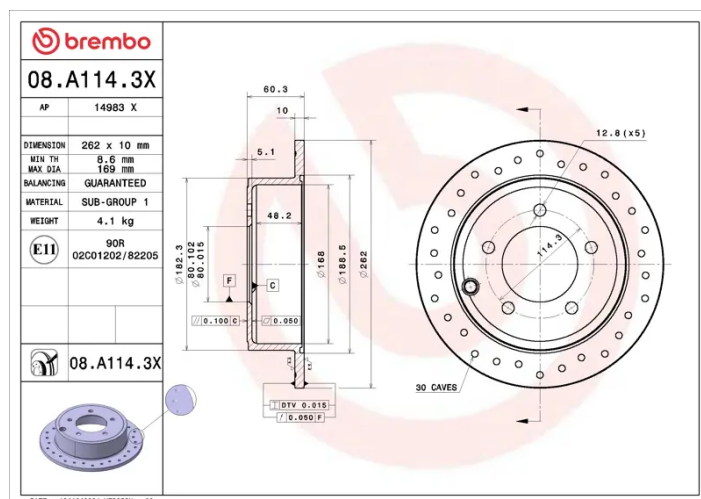

- ✓ Brembo quality
- ✓ ECE-R90 certificate
- ✓ Performance
- ✓ Sports driving
- ✓ Sporty look
- ✓ Anti-corrosion

Technical specifications

EAN code
8020584343135

Axle
Rear

Diameter Ø
262 mm

Thickness (TH)
10 mm

Height (A)
60,3 mm

Number of holes (C)
5

Brake disc type
Solid

Centering (B)
80 mm

Min. thickness
8,6 mm

COMPATIBLE VEHICLES

COMPATIBLE OE PART NUMBERS

2AMV5515AA	CHRYSLER
------------	----------