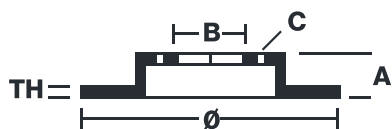

BRAKE DISC XTRA

08.A114.3X

The 08.A114.3X Xtra brake disc is synonymous with reliability

The Brembo Xtra brake disc features holes on the braking surface. The holes are designed to improve the cooling of the braking system, to generate greater fading resistance and grip in the initial stages of braking. The sports look is also enhanced by the presence of the UV paint.

- ✓ Brembo quality
- ✓ ECE-R90 certificate
- ✓ Performance
- ✓ Sports driving
- ✓ Sporty look
- ✓ Anti-corrosion

Technical specifications

EAN code
8020584343135

Axle
Rear

Diameter Ø
262 mm

Thickness (TH)
10 mm