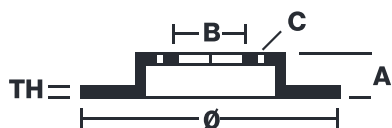

### Technical specifications

EAN code **8020584016626** Axle **Front and rear**

Thickness (TH) **11 mm** Height (A) **85 mm**

Brake disc type **Solid** Centering (B) **30 mm**

Diameter Ø **300 mm**

Number of holes (C) **5**