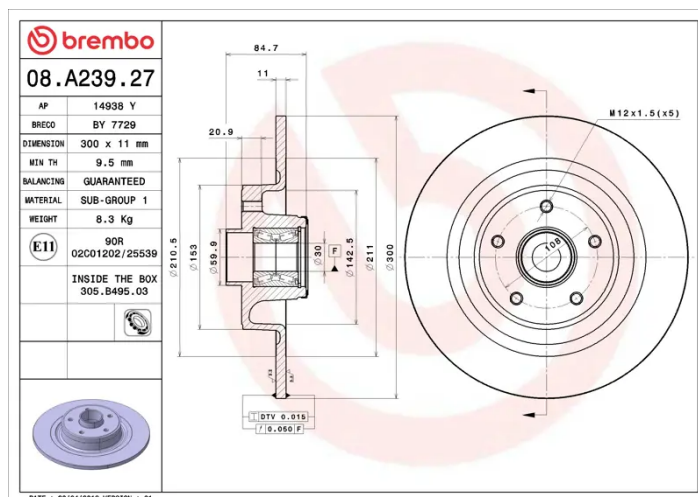

Technical specifications

EAN code **8020584016626** Axle **Front and rear**

Thickness (TH) **11 mm** Height (A) **85 mm**

Brake disc type **Solid** Centering (B) **30 mm**

Diameter Ø **300 mm**

Number of holes (C) **5**

Min. thickness **9,5 mm**