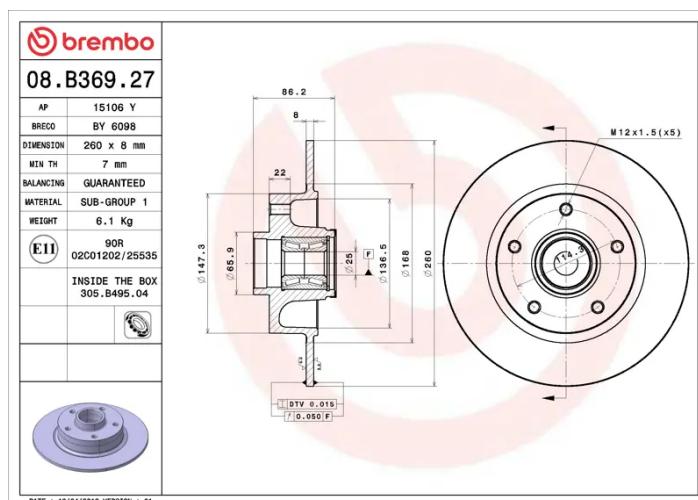

BRAKE DISC

08.B369.27

The **08.B369.27** brake disc is synonymous with reliability

The Brembo brake disc is fully interchangeable with an Original Equipment brake disc. The control of the entire production cycle allows Brembo to offer brake discs with outstanding performance levels, reliability, durability and comfort in all conditions of use. All Brembo brake discs are accompanied by the ECE-R90 homologation.

- ✓ OE-equivalent
- ✓ Brembo quality
- ✓ ECE-R90 certificate
- ✓ Safety
- ✓ Bearing kit

Technical specifications

EAN code
8020584234112

Axle
Rear

Diameter \varnothing
260 mm

Thickness (TH)
8 mm

Height (A)
86 mm

Number of holes (C)
5

Brake disc type
Solid

Centering (B)
25 mm

Min. thickness
7 mm

COMPATIBLE VEHICLES

COMPATIBLE OE PART NUMBERS

432007595R

RENAULT