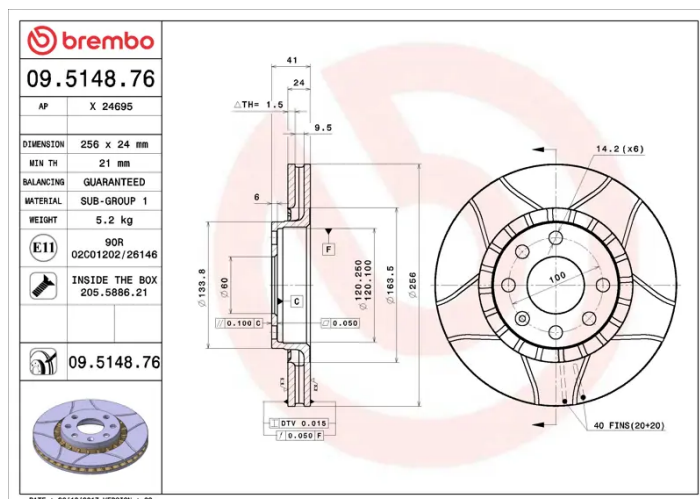

BRAKE DISC MAX

09.5148.76

The 09.5148.76 Max brake disc is synonymous with reliability

The Brembo Max brake disc features grooves on the braking surface. The special shape of the grooves generates greater fading resistance and constant renewal of friction material, quickly restoring optimum braking conditions. The UV paint completes the sporty look.

- ✓ Brembo quality
- ✓ ECE-R90 certificate
- ✓ Performance
- ✓ Sports driving
- ✓ Sporty look
- ✓ Anti-corrosion
- ✓ Fastening screws

Technical specifications

EAN code
8020584011348

Axle
Front

Diameter Ø
256 mm

Thickness (TH)
24 mm

Height (A)
41 mm

Number of holes (C)
4

Brake disc type
Ventilated

Centering (B)
60 mm

Min. thickness
21 mm

Tightening torque
110 Nm

COMPATIBLE VEHICLES