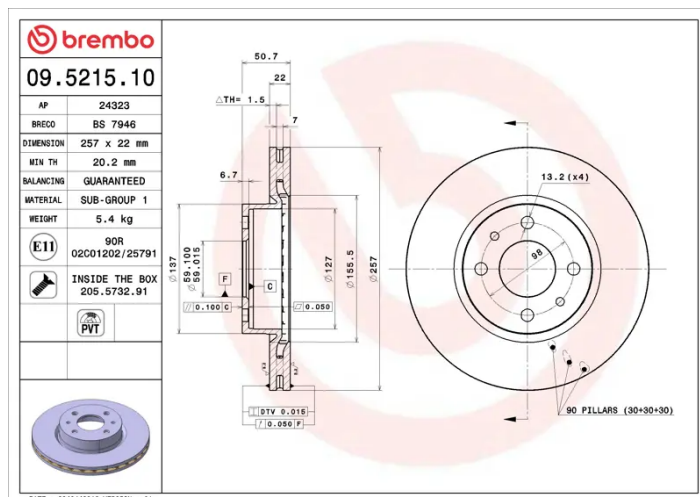

### Technical specifications

EAN code  
**8020584521519**

Axle  
**Front**

Diameter Ø  
**257 mm**

Thickness (TH)  
**22 mm**

Height (A)  
**51 mm**

Number of holes (C)  
**4**

Brake disc type  
**Ventilated**

Centering (B)  
**59 mm**

Min. thickness  
**20,2 mm**

Tightening torque  
**98 Nm**

COMPATIBLE VEHICLES