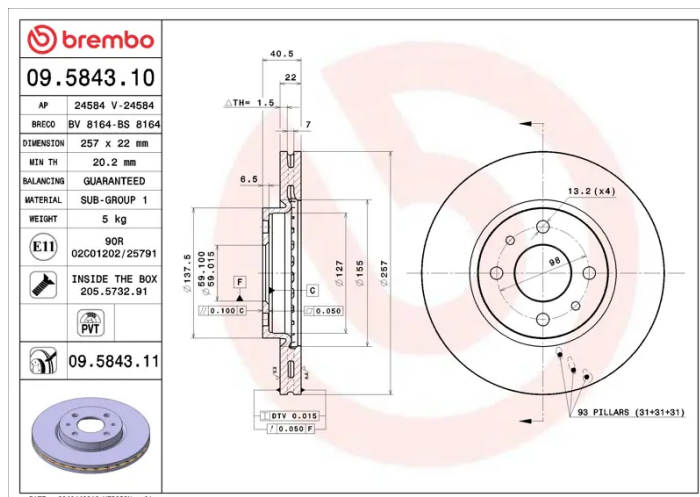

- ✓ OE-equivalent
- ✓ Brembo quality
- ✓ ECE-R90 certificate
- ✓ Safety
- ✓ PVT ventilation
- ✓ Fastening screws

Technical specifications

EAN code
8020584584316

Axle
Front

Diameter Ø
257 mm

Thickness (TH)
22 mm

Height (A)
41 mm

Number of holes (C)
4

Brake disc type
Ventilated

Centering (B)
59 mm

Min. thickness
20,2 mm

Tightening torque
98 Nm

COMPATIBLE VEHICLES

COMPATIBLE OE PART NUMBERS