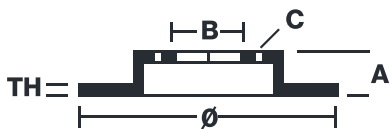

BRAKE DISC

09.8402.10

The **09.8402.10** brake disc is synonymous with reliability

The Brembo brake disc is fully interchangeable with an Original Equipment brake disc. The control of the entire production cycle allows Brembo to offer brake discs with outstanding performance levels, reliability, durability and comfort in all conditions of use. All Brembo brake discs are accompanied by the ECE-R90 homologation.

- ✓ OE-equivalent
- ✓ Brembo quality
- ✓ ECE-R90 certificate
- ✓ Safety

Technical specifications

EAN code
8020584840214

Axle
Front

Diameter Ø
296 mm

Thickness (TH)
32 mm

Height (A)
51 mm

Number of holes (C)
5