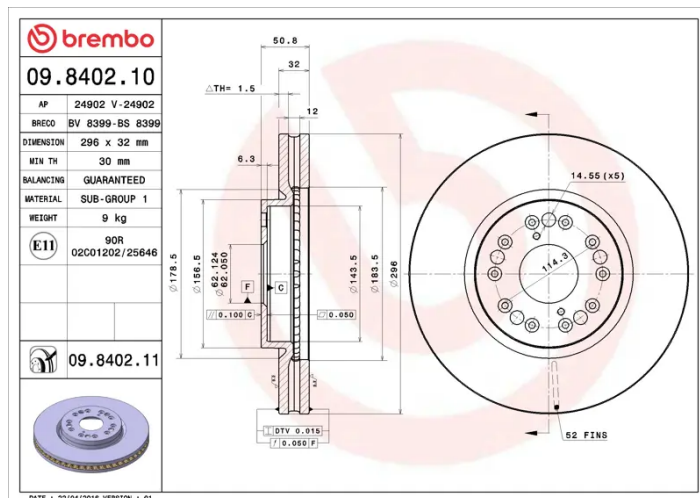

- ✓ OE-equivalent
- ✓ Brembo quality
- ✓ ECE-R90 certificate
- ✓ Safety

Technical specifications

EAN code
8020584840214

Axle
Front

Diameter Ø
296 mm

Thickness (TH)
32 mm

Height (A)
51 mm

Number of holes (C)
5

Brake disc type
Ventilated

Centering (B)
62 mm

Min. thickness
30 mm

Tightening torque
103 Nm

COMPATIBLE VEHICLES

COMPATIBLE OE PART NUMBERS

| | |
|------------|-------|
| 4351222210 | LEXUS |
|------------|-------|