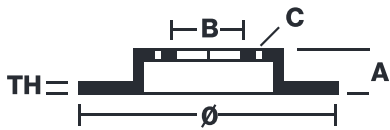

BRAKE DISC

09.8420.10

The **09.8420.10** brake disc is synonymous with reliability

The Brembo brake disc is fully interchangeable with an Original Equipment brake disc. The control of the entire production cycle allows Brembo to offer brake discs with outstanding performance levels, reliability, durability and comfort in all conditions of use. All Brembo brake discs are accompanied by the ECE-R90 homologation.

- ✓ OE-equivalent
- ✓ Brembo quality
- ✓ ECE-R90 certificate
- ✓ Safety
- ✓ High carbon

Technical specifications

| | | |
|--------------------------------------|--------------------------------|---------------------------------|
| EAN code 8020584842010 | Axle Front left | Diameter Ø 304 mm |
| Thickness (TH) 32 mm | Height (A) 72 mm | Number of holes (C) 5 |
| Brake disc type Ventilated | Centering (B) 103 mm | Min. thickness 30 mm |
| Tightening torque 130 Nm | | |