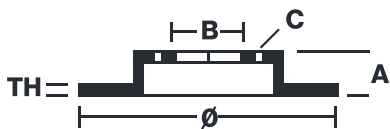

## 09.8955.10

The **09.8955.10** brake disc is synonymous with reliability

The Brembo brake disc is fully interchangeable with an Original Equipment brake disc. The control of the entire production cycle allows Brembo to offer brake discs with outstanding performance levels, reliability, durability and comfort in all conditions of use. All Brembo brake discs are accompanied by the ECE-R90 homologation.

### Technical specifications

EAN code  
**8020584895511**

Diameter Ø  
**291 mm**

Thickness (TH)  
**28 mm**

Height (A)  
**67 mm**

Number of holes (C)  
**5**

Brake disc type  
**Ventilated**

Centering (B)  
**80 mm**