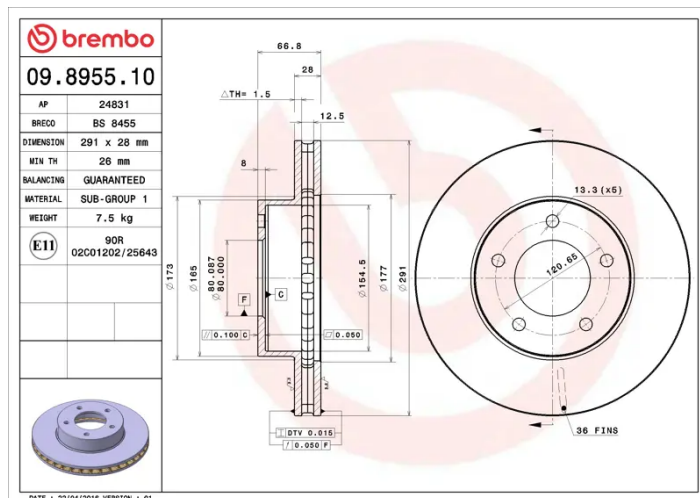

### Technical specifications

EAN code  
**8020584895511**

Diameter Ø  
**291 mm**

Thickness (TH)  
**28 mm**

Height (A)  
**67 mm**

Number of holes (C)  
**5**

Brake disc type  
**Ventilated**

Centering (B)  
**80 mm**

Min. thickness  
**26 mm**

Tightening torque  
**90 Nm**

COMPATIBLE VEHICLES