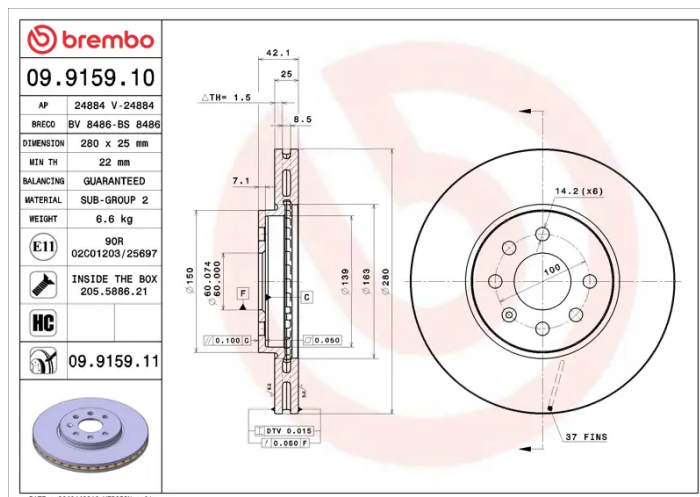

- ✓ OE-equivalent
- ✓ Brembo quality
- ✓ ECE-R90 certificate
- ✓ Safety
- ✓ High carbon
- ✓ Fastening screws

Technical specifications

EAN code
8020584915912

Axle
Front

Diameter Ø
280 mm

Thickness (TH)
25 mm

Height (A)
42 mm

Number of holes (C)
4

Brake disc type
Ventilated

Centering (B)
60 mm

Min. thickness
22 mm

Tightening torque
110 Nm

COMPATIBLE VEHICLES

COMPATIBLE OE PART NUMBERS