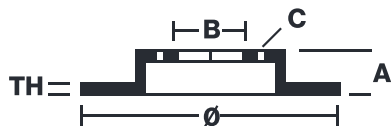

BRAKE DISC

09.9159.10

The **09.9159.10** brake disc is synonymous with reliability

The Brembo brake disc is fully interchangeable with an Original Equipment brake disc. The control of the entire production cycle allows Brembo to offer brake discs with outstanding performance levels, reliability, durability and comfort in all conditions of use. All Brembo brake discs are accompanied by the ECE-R90 homologation.

- ✓ OE-equivalent
- ✓ Brembo quality
- ✓ ECE-R90 certificate
- ✓ Safety
- ✓ High carbon
- ✓ Fastening screws

Technical specifications

EAN code
8020584915912

Axle
Front

Diameter Ø
280 mm

Thickness (TH)
25 mm