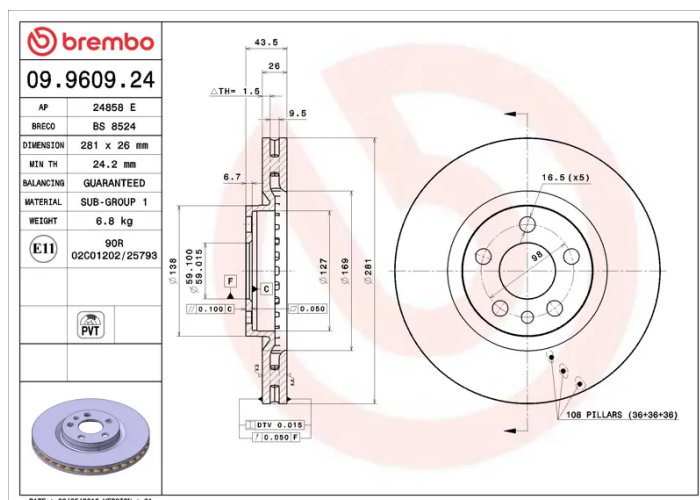

### Technical specifications

EAN code  
**8020584960929**

Axle  
**Front**

Diameter  $\emptyset$   
**281** mm

Thickness (TH)  
**26** mm

Height (A)  
**44** mm

Number of holes (C)  
**5**

Brake disc type  
**Ventilated**

Centering (B)  
**59** mm

Min. thickness  
**24,2** mm

Tightening torque  
**100** Nm

COMPATIBLE VEHICLES