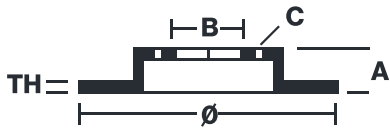

BRAKE DISC SPORT

09.C244.1S

Sport brake disc 09.C244.1S belongs to Brembo Cool Line

The Sport brake disc features TY3 grooves and the Brembo logo on the braking surface. These features provide an improved pedal feeling, more braking grip and greater fading resistance for better performance.

- ✓ Brembo quality
- ✓ ECE-R90 certificate
- ✓ Performance
- ✓ Sports driving
- ✓ Sporty look
- ✓ Fading resistance

Technical specifications

EAN code	Axle	Diameter Ø
-	Front	300 mm
Thickness (TH)	Height (A)	Number of holes (C)
27 mm	40 mm	6
Brake disc type	Centering (B)	Min. thickness
Ventilated	88 mm	25 mm