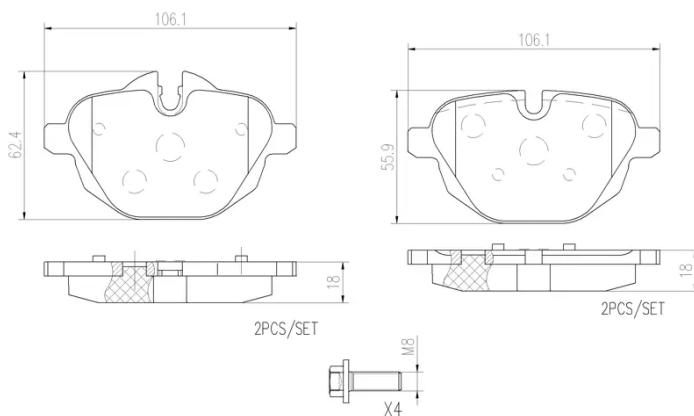

- ✓ OE-equivalent
- ✓ Brembo quality
- ✓ Safety
- ✓ Comfort
- ✓ Durability
- ✓ Dust reduction
- ✓ With accessories

Technical specifications

EAN code 8020584082065	Axle Rear	Thickness 18 mm
Width 106 mm	Height 56 mm	Braking system TRW
Wear indicator Prepared for wear indicator	WVA number 24562,24561	Accessories With accessories With anti-squeal shim With brake caliper bolts