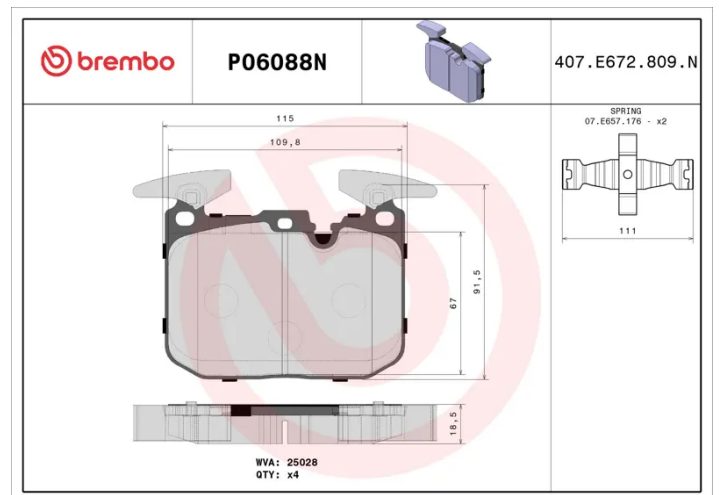

- ✓ OE-equivalent
- ✓ Brembo quality
- ✓ Safety
- ✓ Comfort
- ✓ Durability
- ✓ Dust reduction
- ✓ With accessories

Technical specifications

EAN code 8020584081822	Axle Front	Thickness 18 mm
Width 115 mm	Height 92 mm	Braking system Brembo
Wear indicator Prepared for wear indicator	WVA number 25028	Accessories With anti-squeal shim With counterweights