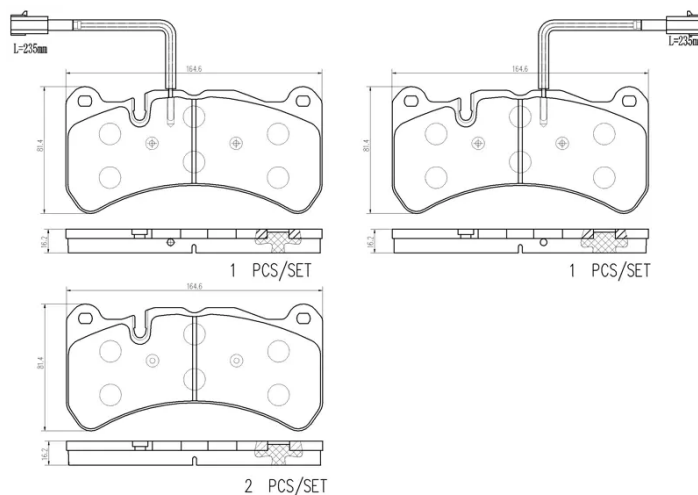

## Technical specifications

EAN code <b>8020584118764</b>	Axle <b>Front</b>	Thickness <b>16 mm</b>
Width <b>165 mm</b>	Height <b>81 mm</b>	Braking system <b>Brembo</b>
Wear indicator <b>Electric</b>	WVA number <b>22267,22719,23955</b>	Accessories <b>With anti-squeal shim</b>